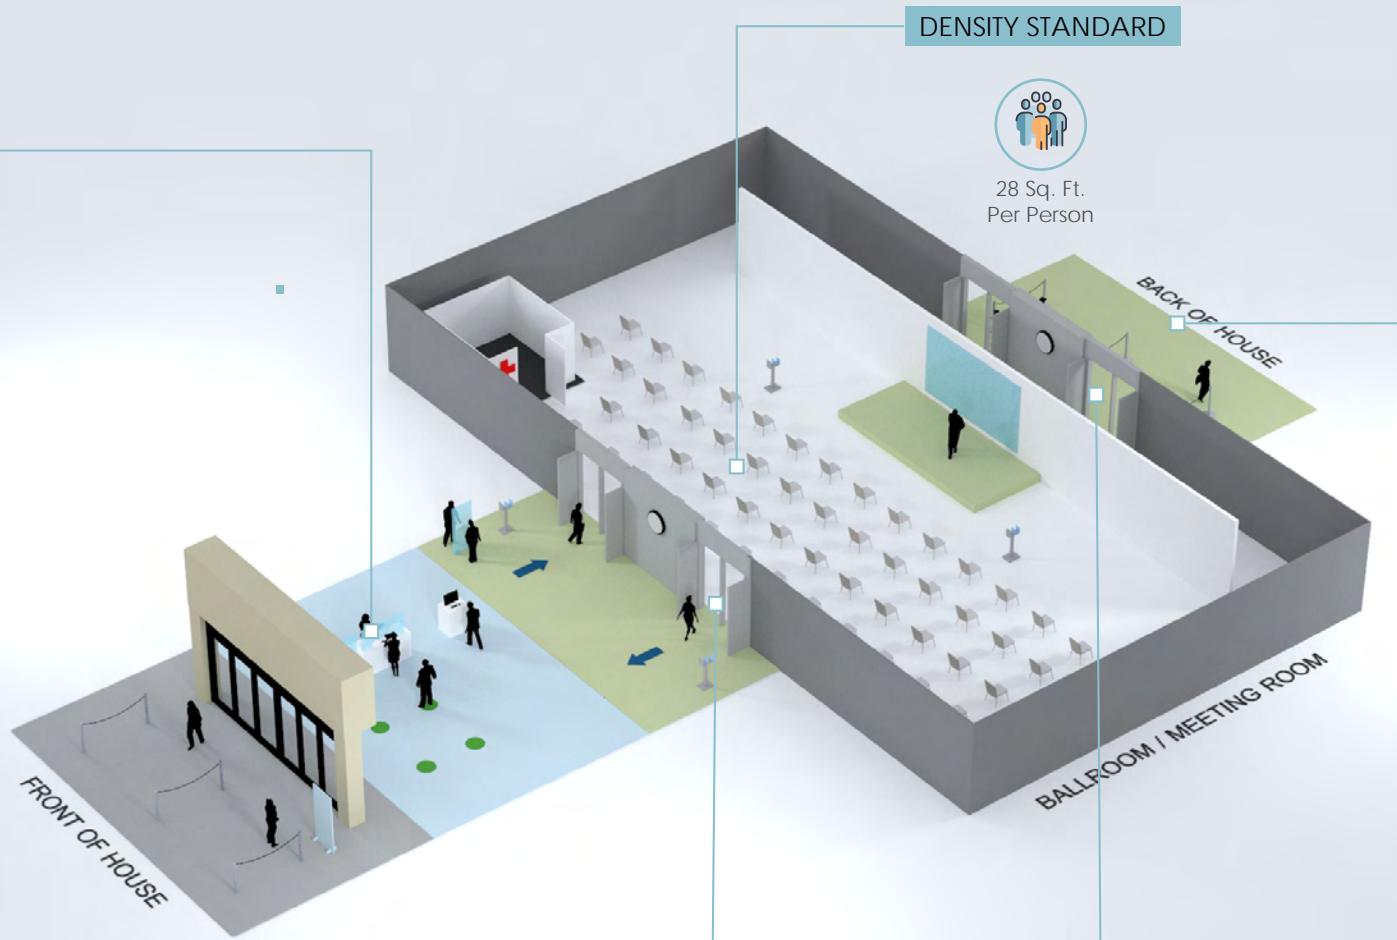

Clean / Sanitize

Destination Barcode

Moving Forward Together

Safe • Healthy • Confident

THE EXPO GROUP

Today. Tomorrow. Together.®

REGISTRATION SETUP

Safety Barriers

Physical Distancing

DENSITY STANDARD

28 Sq. Ft.
Per Person

ENTRY POINTS

Wash/
Sanitize

Face
Covering

Staggered
Entry

Wellness
Check

Medical
Attention

Physical
Distancing

Communicate
Expectations

LABOR SUPPORT

Staggered Entry
& Breaks

Daily
Orientations

GBAC Leader
Onsite

Moving Forward Together